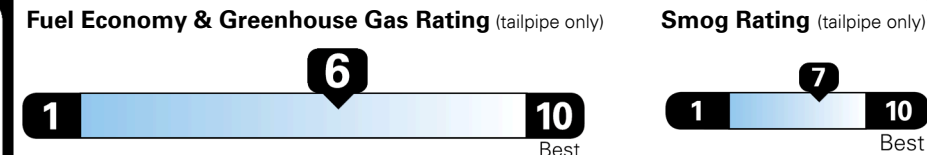

EPA DOT Fuel Economy and Environment

Gasoline Vehicle

Fuel Economy

28 MPG
combined city/hwy

25 MPG
city

32 MPG
highway

3.6 gallons per 100 miles

Small SUVs range from 14 to 118 MPG. The best vehicle rates 140 MPGe.

You save $0
in fuel costs over 5 years compared to the average new vehicle.

Annual fuel cost **$1,950**